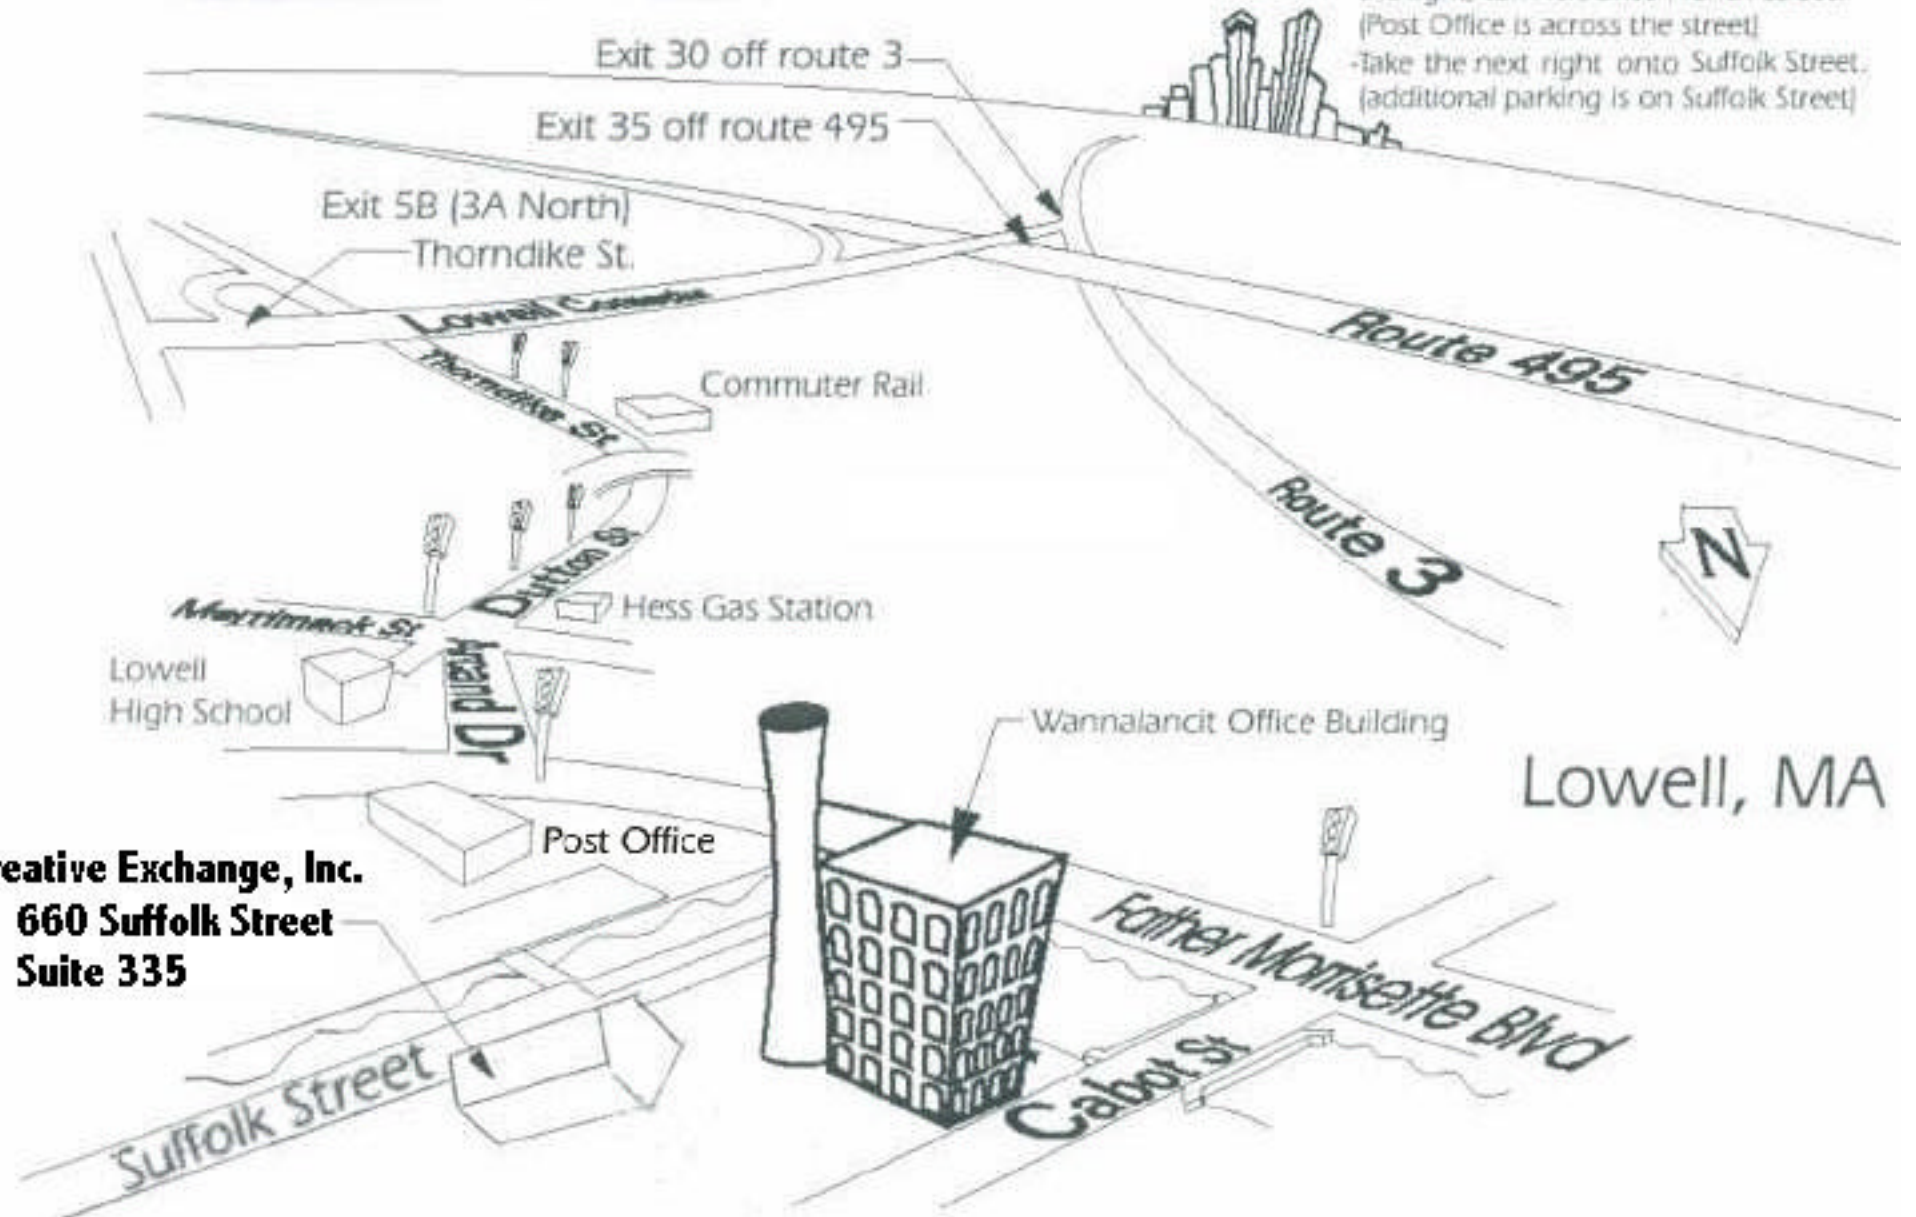

Creative Exchange, Inc.

"Dynamics through Creativity"

Directions:

- 495 North to the Lowell Connector or 495 South to the Lowell Connector
- Take Exit 5B/Thorndike Street:
 - Follow under overpass thru 2 lights
 - under another overpass, thru 3 lights
 - at third light, the road bears left
- Drive past the police station (on left) and at the light, turn left onto French Street. (Post Office is across the street)
- Take the next right onto Suffolk Street. (additional parking is on Suffolk Street)